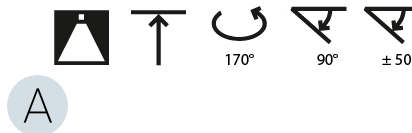

GENERAL

Series: Sign Diva Dancer
Subseries: Sign Diva Dancer Korona
Brand: Prolicht
Division: Architectural
Mounting Type: Suspension
Mounting Location: Ceiling
Subcategory: Pendant

PHYSICAL

Shape: Round
Diameter (mm): 1100
Diameter (in): 43 5/16
Height (mm): 870
Height (in): 34 1/4
Light Distribution: Adjustable / Direct
Weight (kg): 16.1
Weight (lbs): 35.42
Diffuser: PMMA - Opal / Micro-Prism / Sparkling Secret / Vintage Industrial
Fixture Finish: SSR / BKV / CWI / CRY / HAB / UFT / ITA / RUA / FTG / MYG / LOD / PUS / FRO / FUP / KIA / POP / BLS / SPG / MEY / GOH / GUM / CHC / COM / ABZ / JAG / OBR / MOS / ROR
Fixture Material: Extruded Aluminum / Steel

ELECTRICAL

Lamp Type: LED (Zhaga Standard)
Input Wattage (W): 169.4
Total Output Wattage (W): 135
Dimming: Tri-Mode (Non-Dimming and Phase Dimming (120Vac only) and 0-10V Dimming)
Driver Included: Yes
Driver Location: Integrated
Driver Type: Constant Current - Universal
Driver Class: Class 2
Input Voltage (V): 120 - 277
Constant Current (MA): 350

LED

Color Temperature (°K): 2700 / 3000 / 4000
Max. Delivered Lumen (lm): 19520 / 19933 / 20340
CRI: >90 CRI
Lamp Life (hrs): 50000

OPTICAL

Adjustability: Rotational Canopy 170°; Tilting Canopy ±50°; Tilting Head ±90°

RATINGS AND CERTIFICATIONS

Certified By: Certified for North American Standards
IP rating: IP20